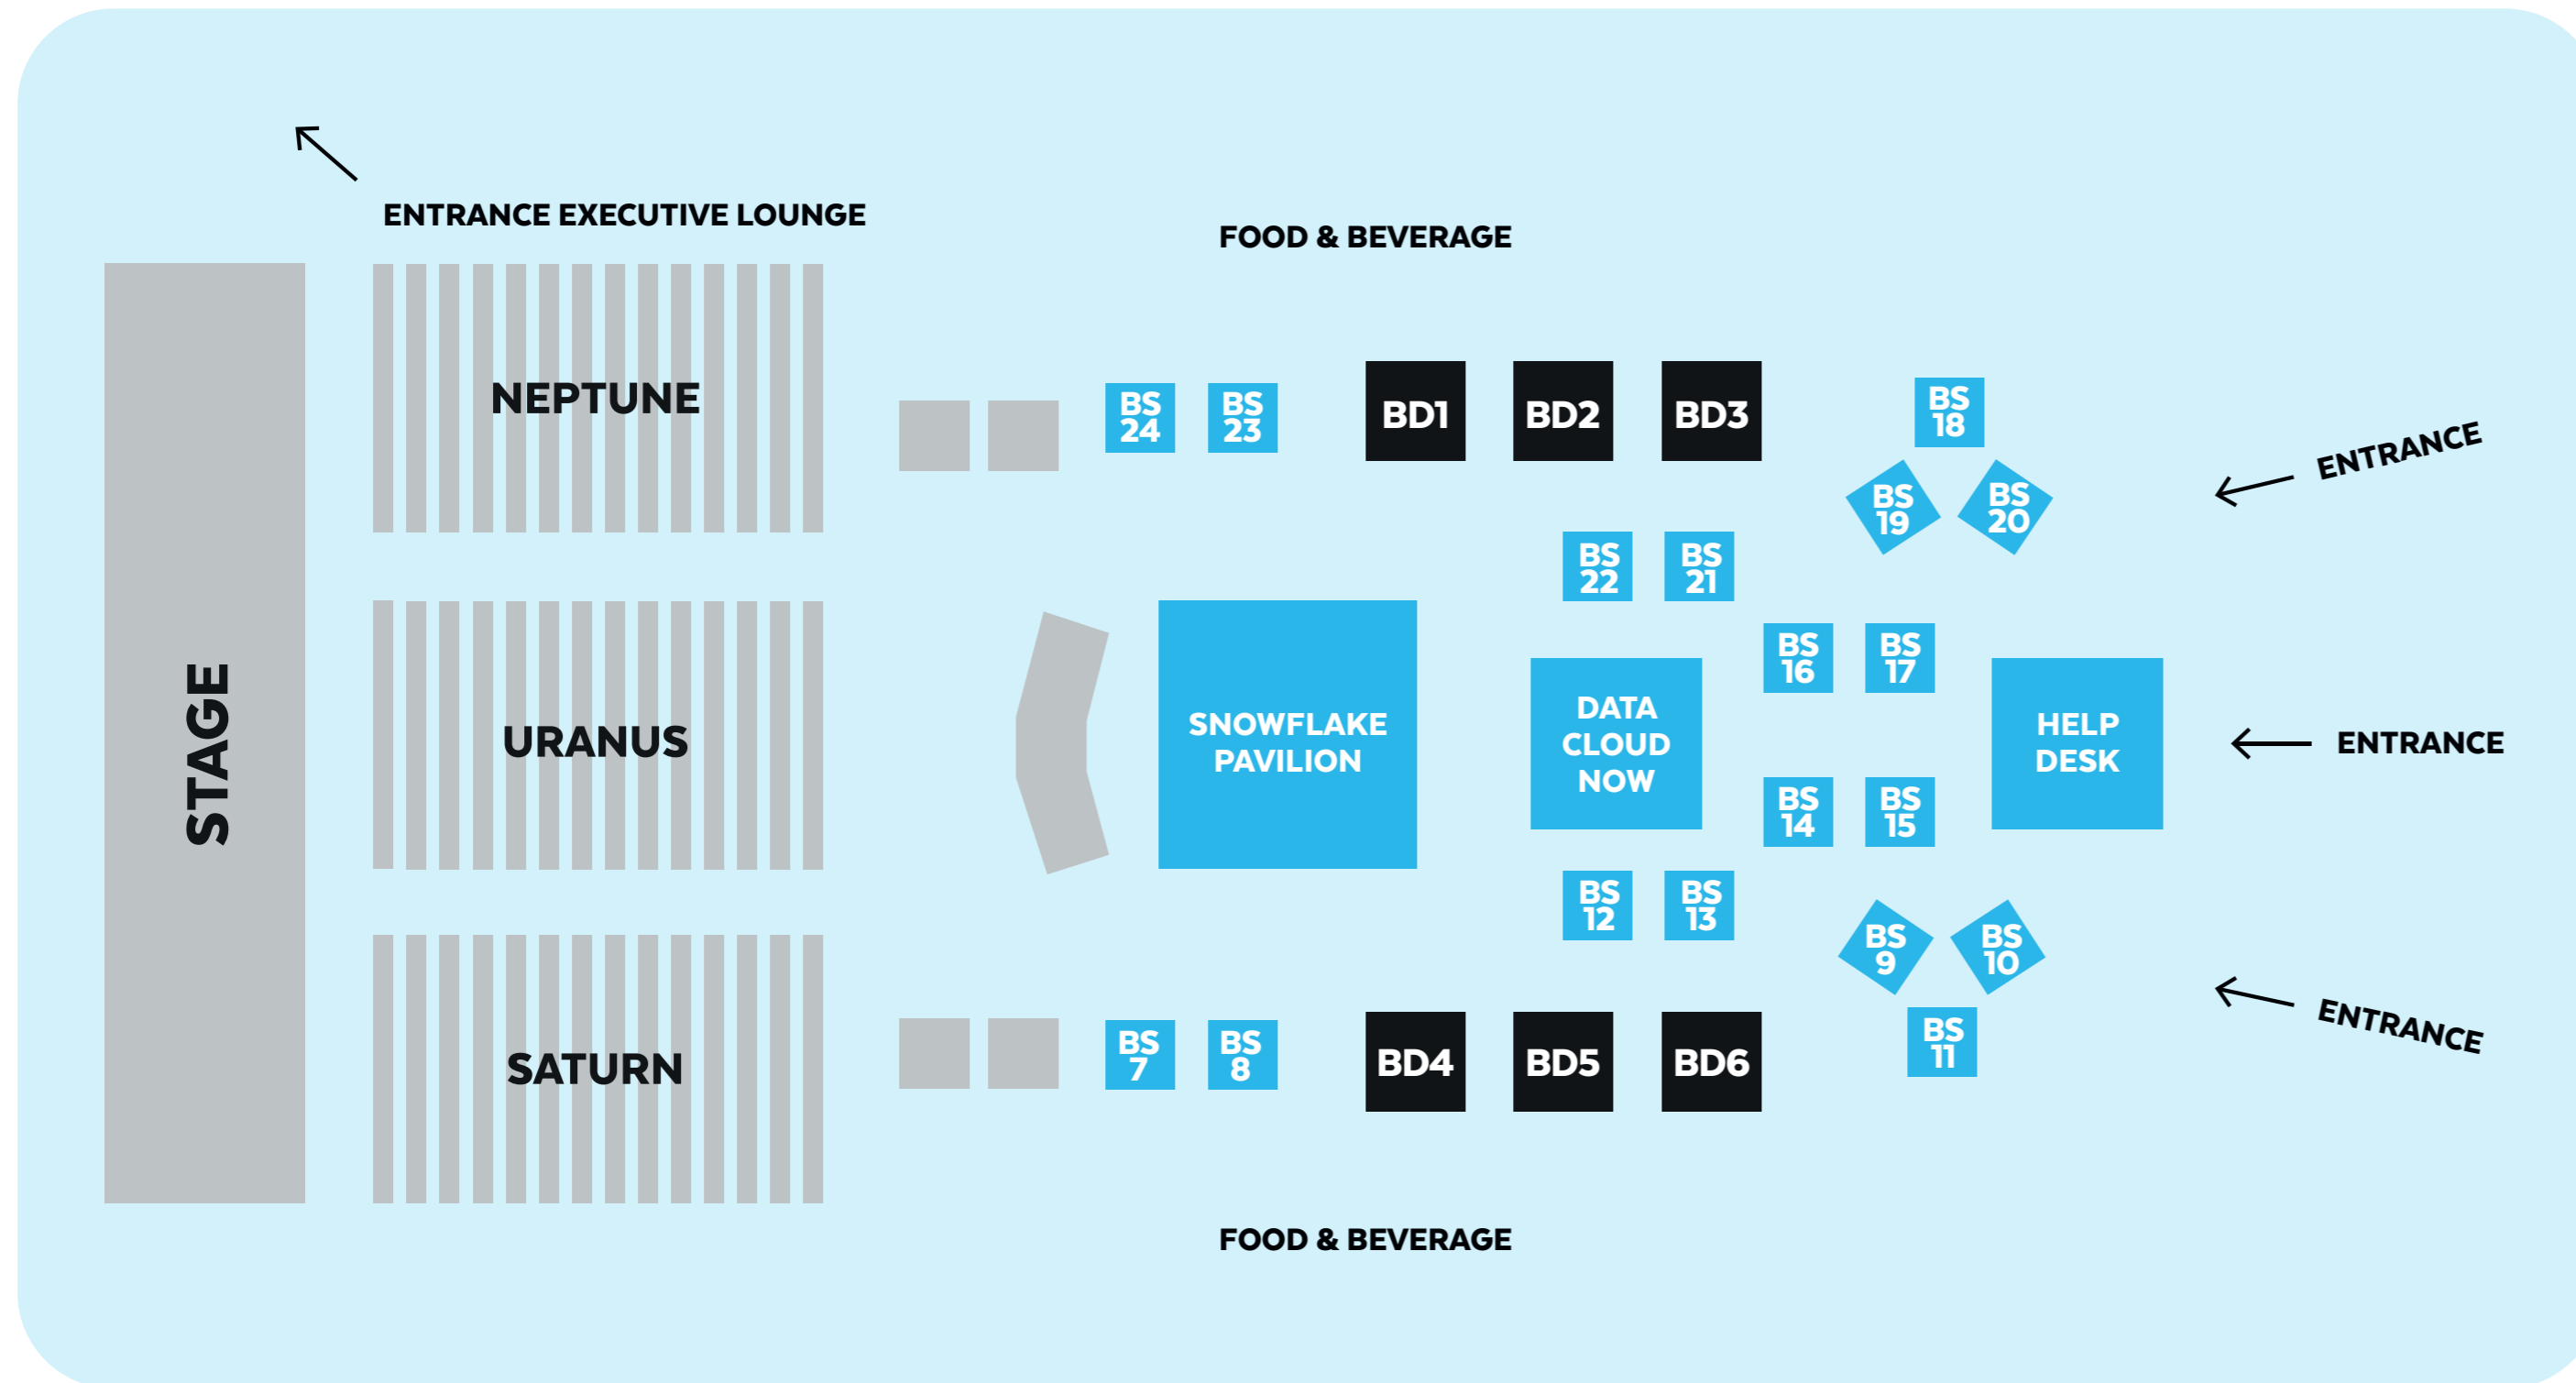

EVENT MAP

BLACK DIAMOND

- BD1 AWS
- BD2 Capgemini
- BD3 Cognizant
- BD4 LTIMindtree
- BD5 Solita
- BD6 tableau/Salesforce

BLUE SQUARE

- BS7 Amplitude
- BS8 Informatica
- BS9 Billigence
- BS10 Dataiku
- BS11 Collibra
- BS12 dbt Labs
- BS13 Immuta
- BS14 Devoteam
- BS15 Matillion
- BS16 Clumber
- BS17 Carto
- BS18 Random Forest
- BS19 Fivetran
- BS20 Coalesce
- BS21 Alteryx
- BS22 Tietoevry
- BS23 Streamsets
- BS24 Twilio