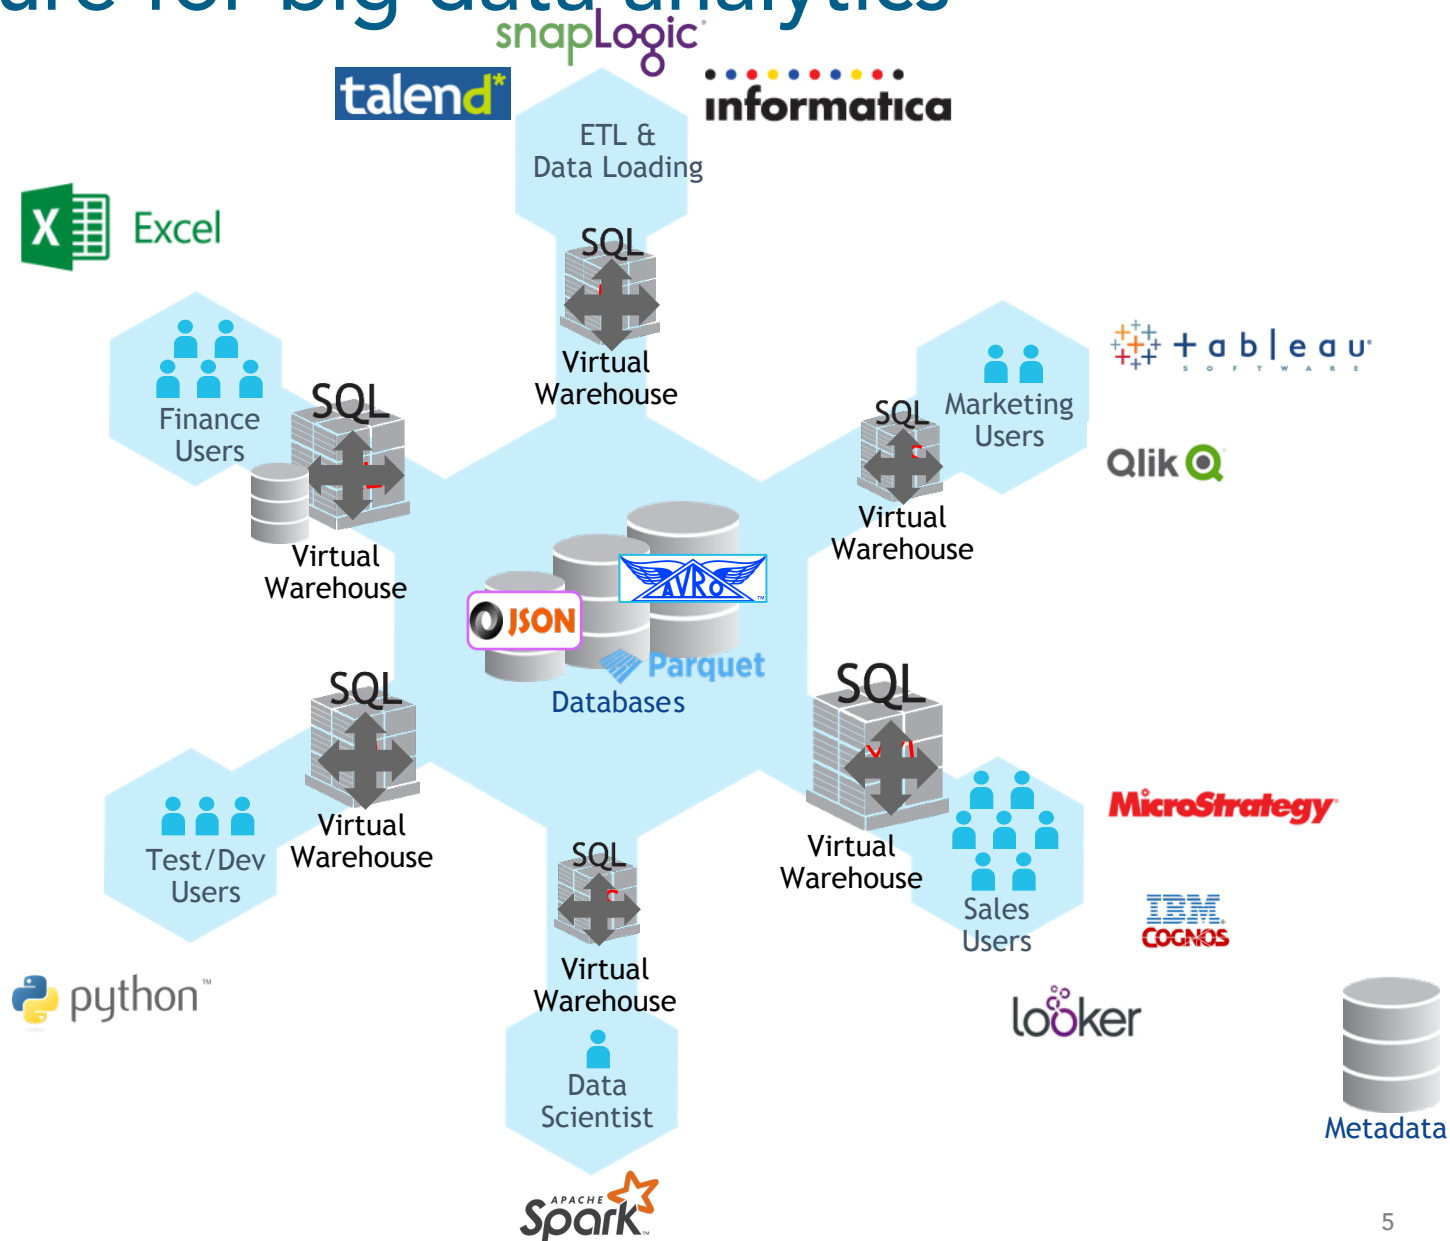

CLOUD ANALYTICS CITY TOUR

[@SnowflakeDB](https://twitter.com/SnowflakeDB) [#CloudAnalytics17](https://twitter.com/CloudAnalytics17)

A Closer Look at Snowflake

Kevin Bair, Sales Engineer

Snowflake Computing

Agenda

- Architectural Overview
- Live Demo

Data warehouse built for the cloud

Cloud-based architecture for big data analytics

Data Warehousing Cloud Service

Data storage is separate from compute

One Virtual Warehouse, multiple Databases

One Database, multiple Virtual Warehouses

Virtual Warehouses scale independently

Multi-Cluster warehouses support high concurrency

Workloads don't compete with each other

Demo

Thank You to Our Partners

Platinum