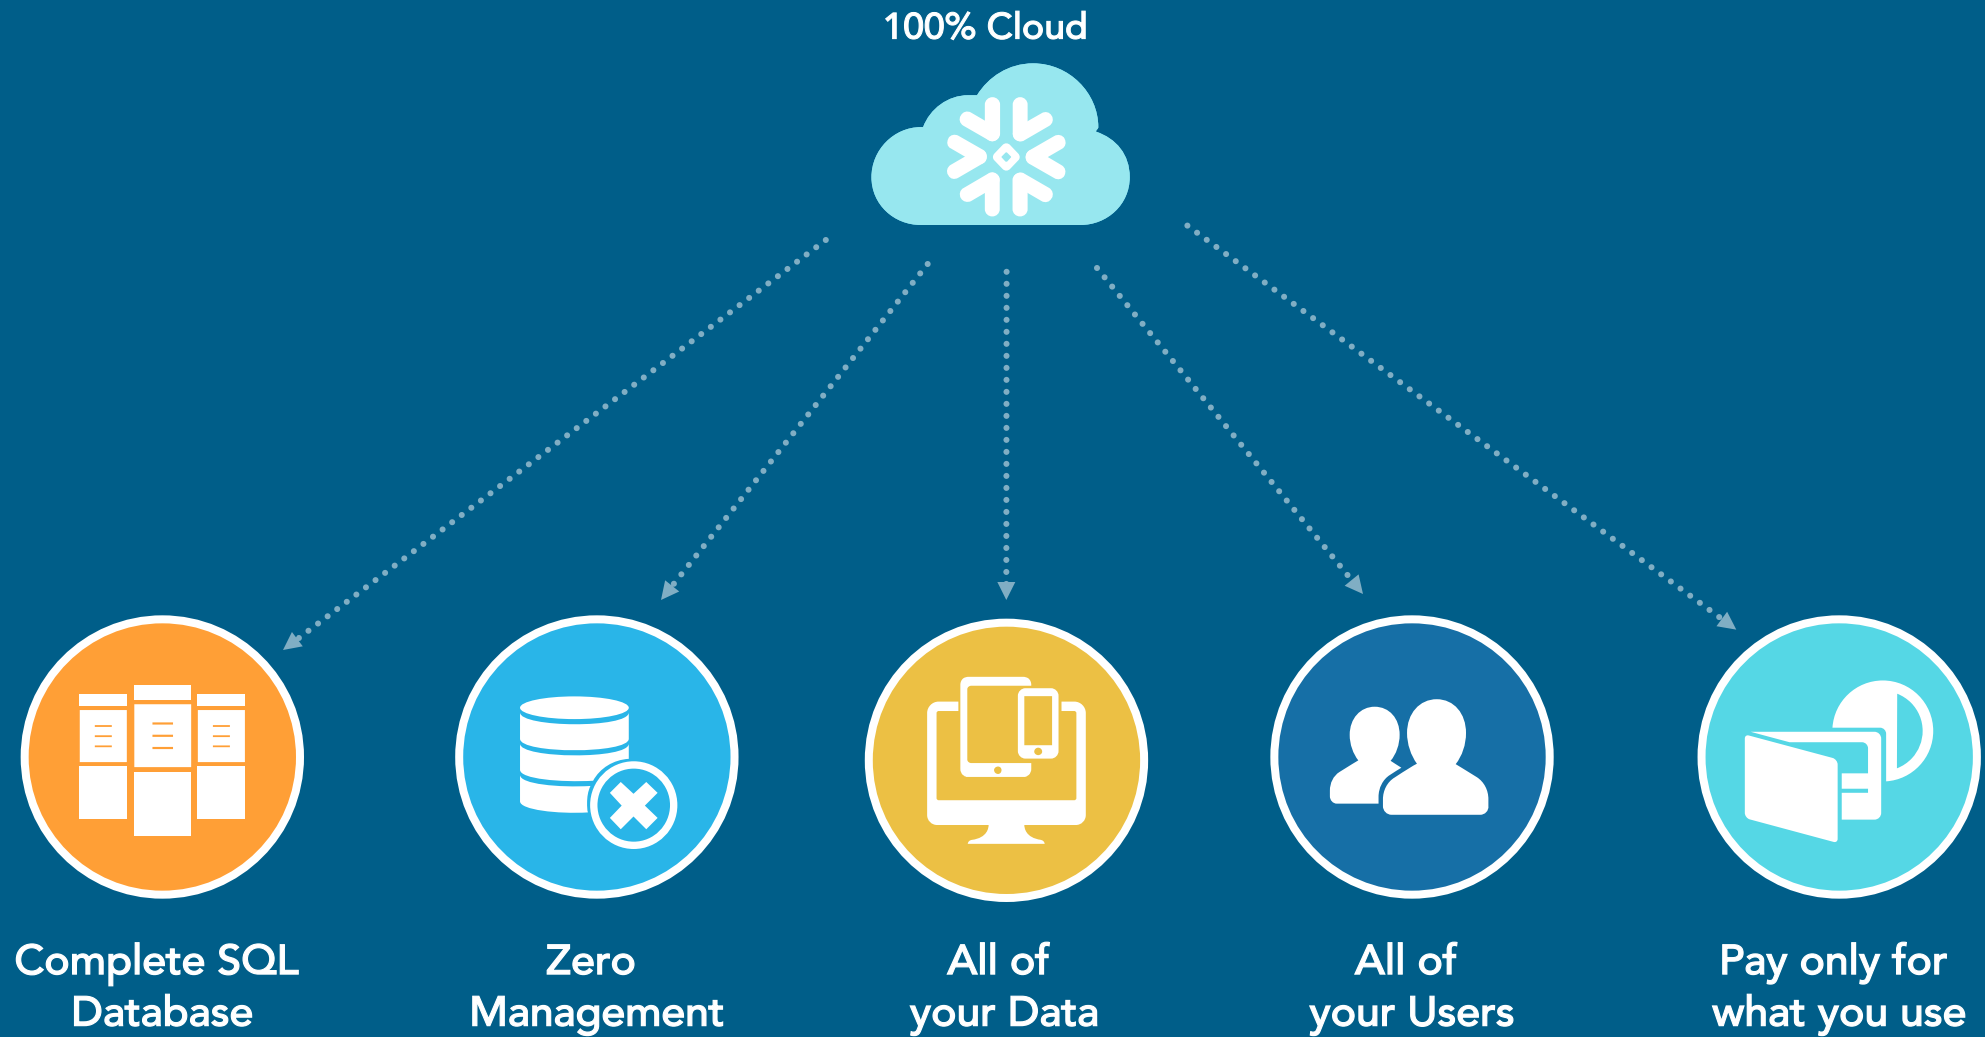

CLOUD ANALYTICS CITY TOUR

[@SnowflakeDB](https://twitter.com/SnowflakeDB) [#CloudAnalytics17](https://twitter.com/CloudAnalytics17)

A Closer Look at Snowflake

Kevin Bair, Sales Engineer

Snowflake Computing

Agenda

- Architectural Overview
- Live Demo

Data warehouse built for the cloud

Cloud-based architecture for big data analytics

Data Warehousing Cloud Service

Data storage is separate from compute

One Virtual Warehouse, multiple Databases

One Database, multiple Virtual Warehouses

Virtual Warehouses scale independently

Multi-Cluster warehouses support high concurrency

Workloads don't compete with each other

Demo

Thank You to Our Partners

Platinum